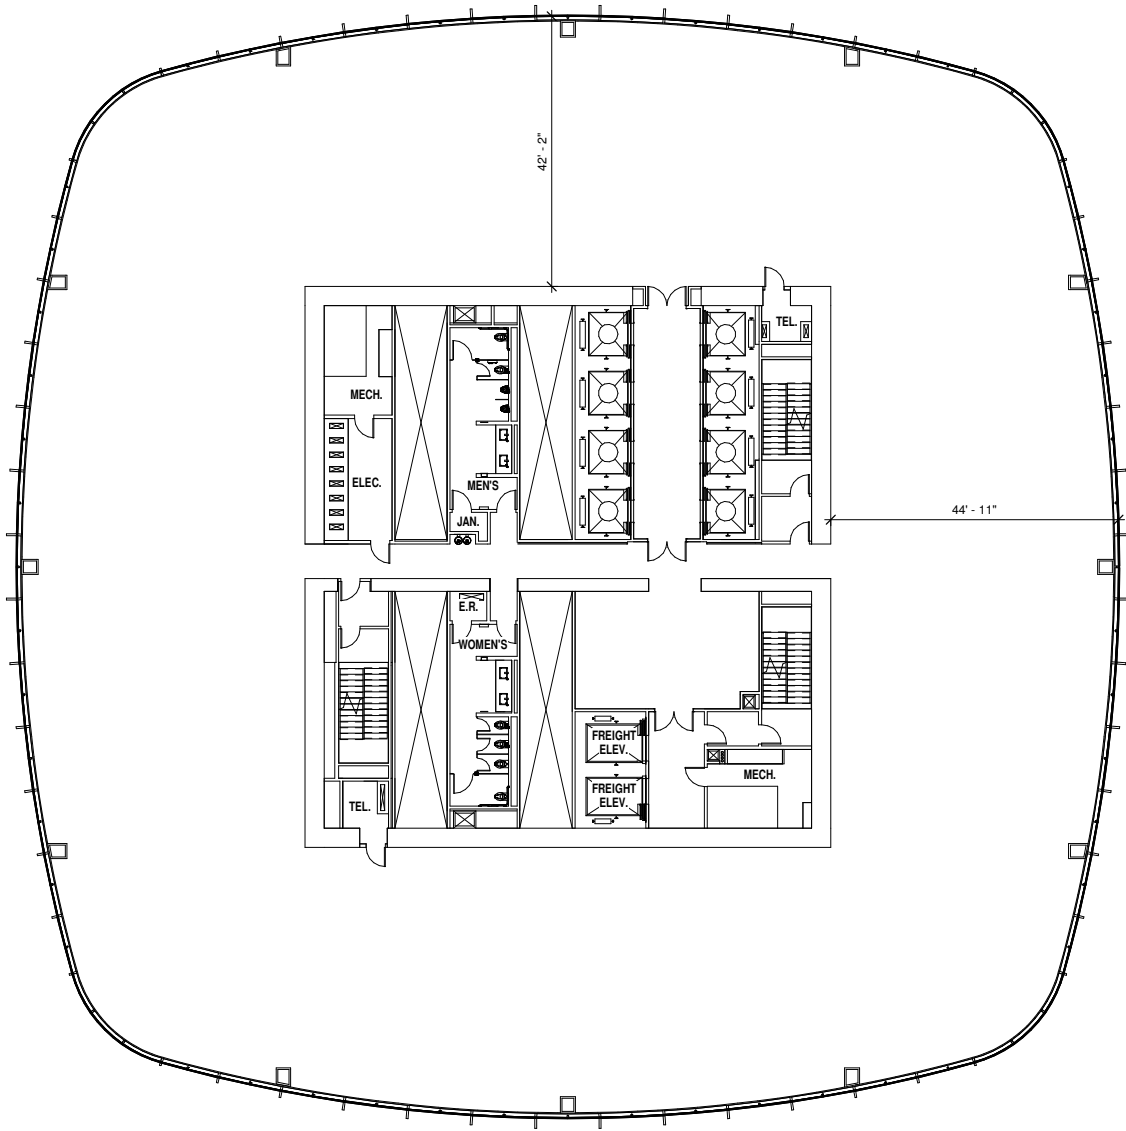

MISSION STREET

FIRST STREET

MISSION SQUARE

CITY PARK / TRANSIT CENTER

25,377 RSF

26th Floor

Demising wall plan