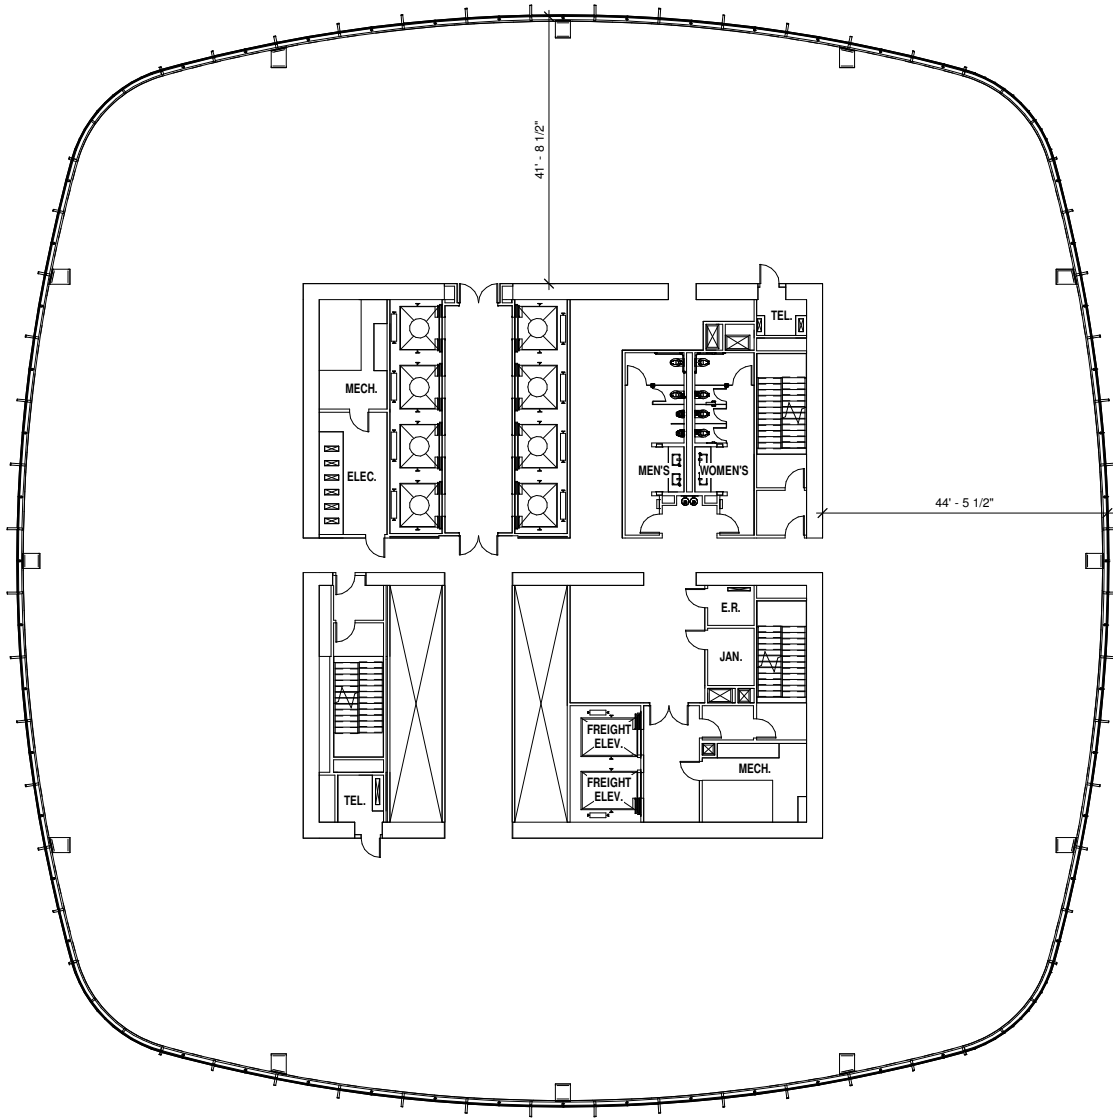

MISSION STREET

FIRST STREET

MISSION SQUARE

CITY PARK / TRANSIT CENTER

25,576 RSF

37th Floor

Demising wall plan