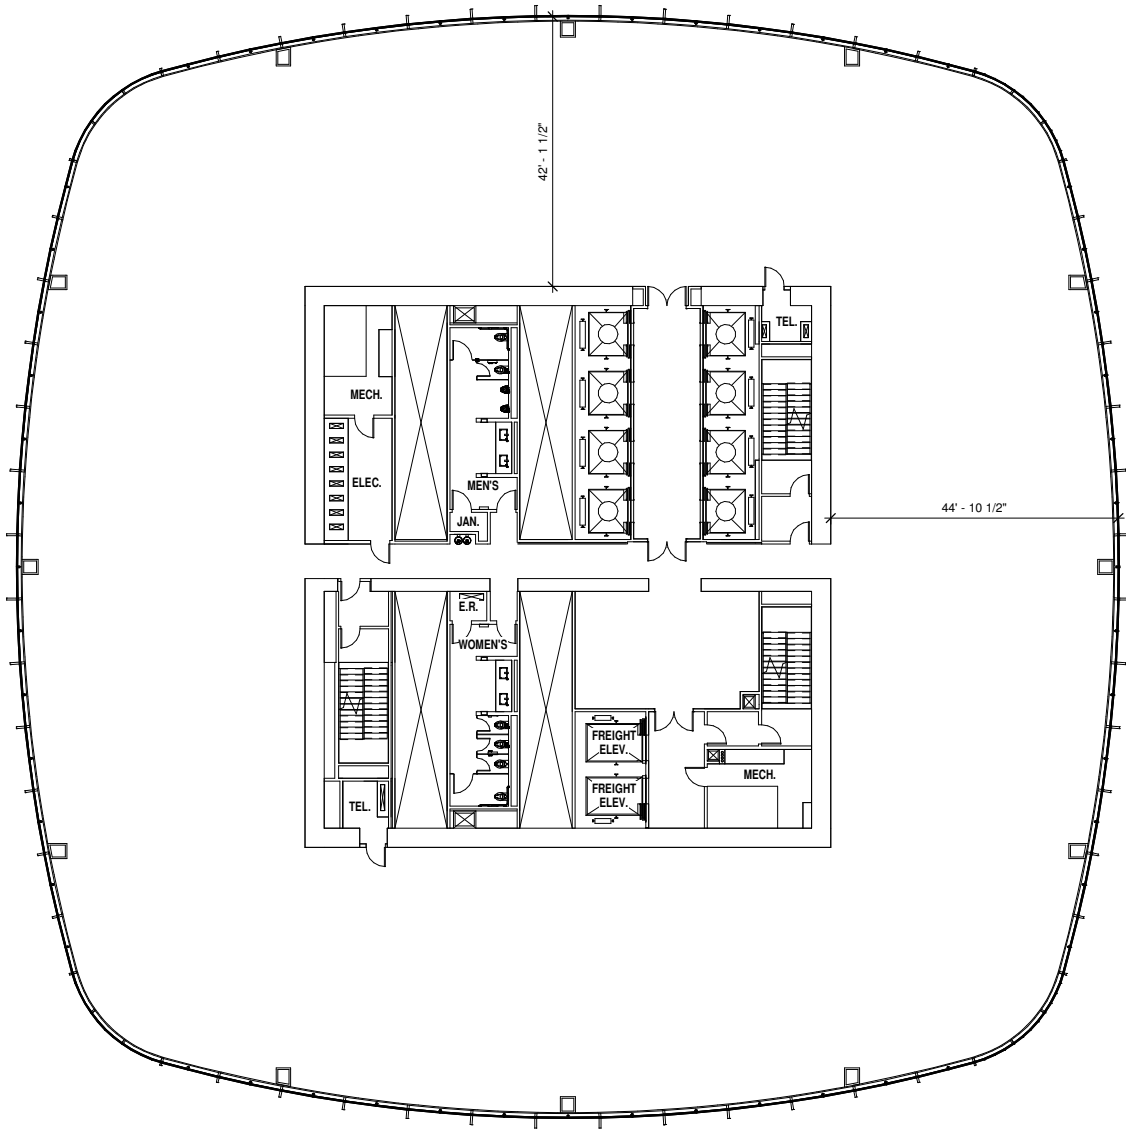

MISSION STREET

FIRST STREET

MISSION SQUARE

CITY PARK / TRANSIT CENTER

25,356 RSF

28th Floor

Demising wall plan