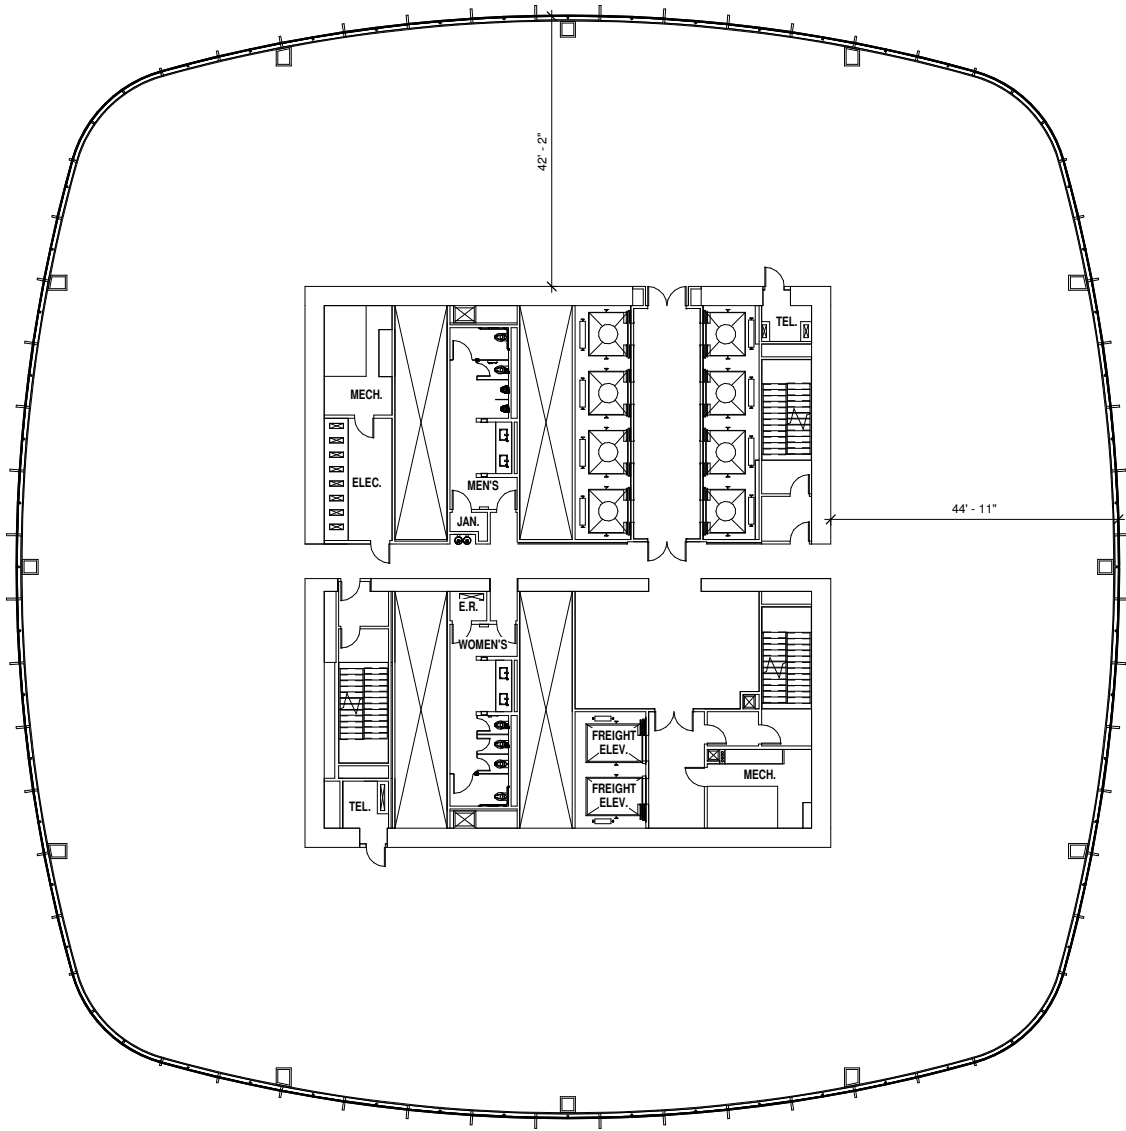

MISSION STREET

FIRST STREET

MISSION SQUARE

CITY PARK / TRANSIT CENTER

25,377 RSF

24th Floor

Demising wall plan