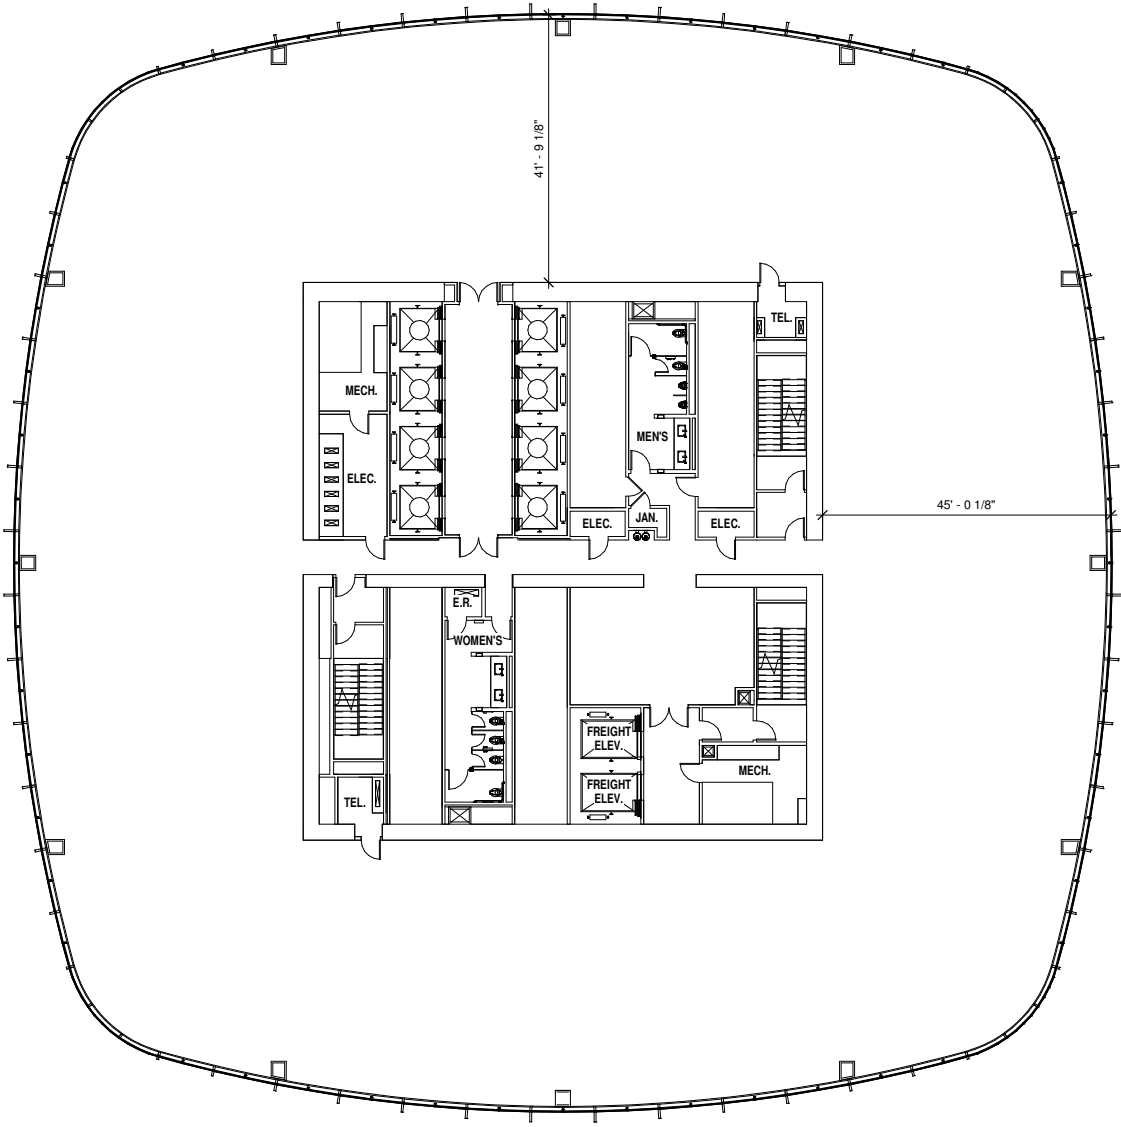

MISSION STREET

FIRST STREET

MISSION SQUARE

CITY PARK / TRANSIT CENTER

25,145 RSF

33rd Floor

Demising wall plan