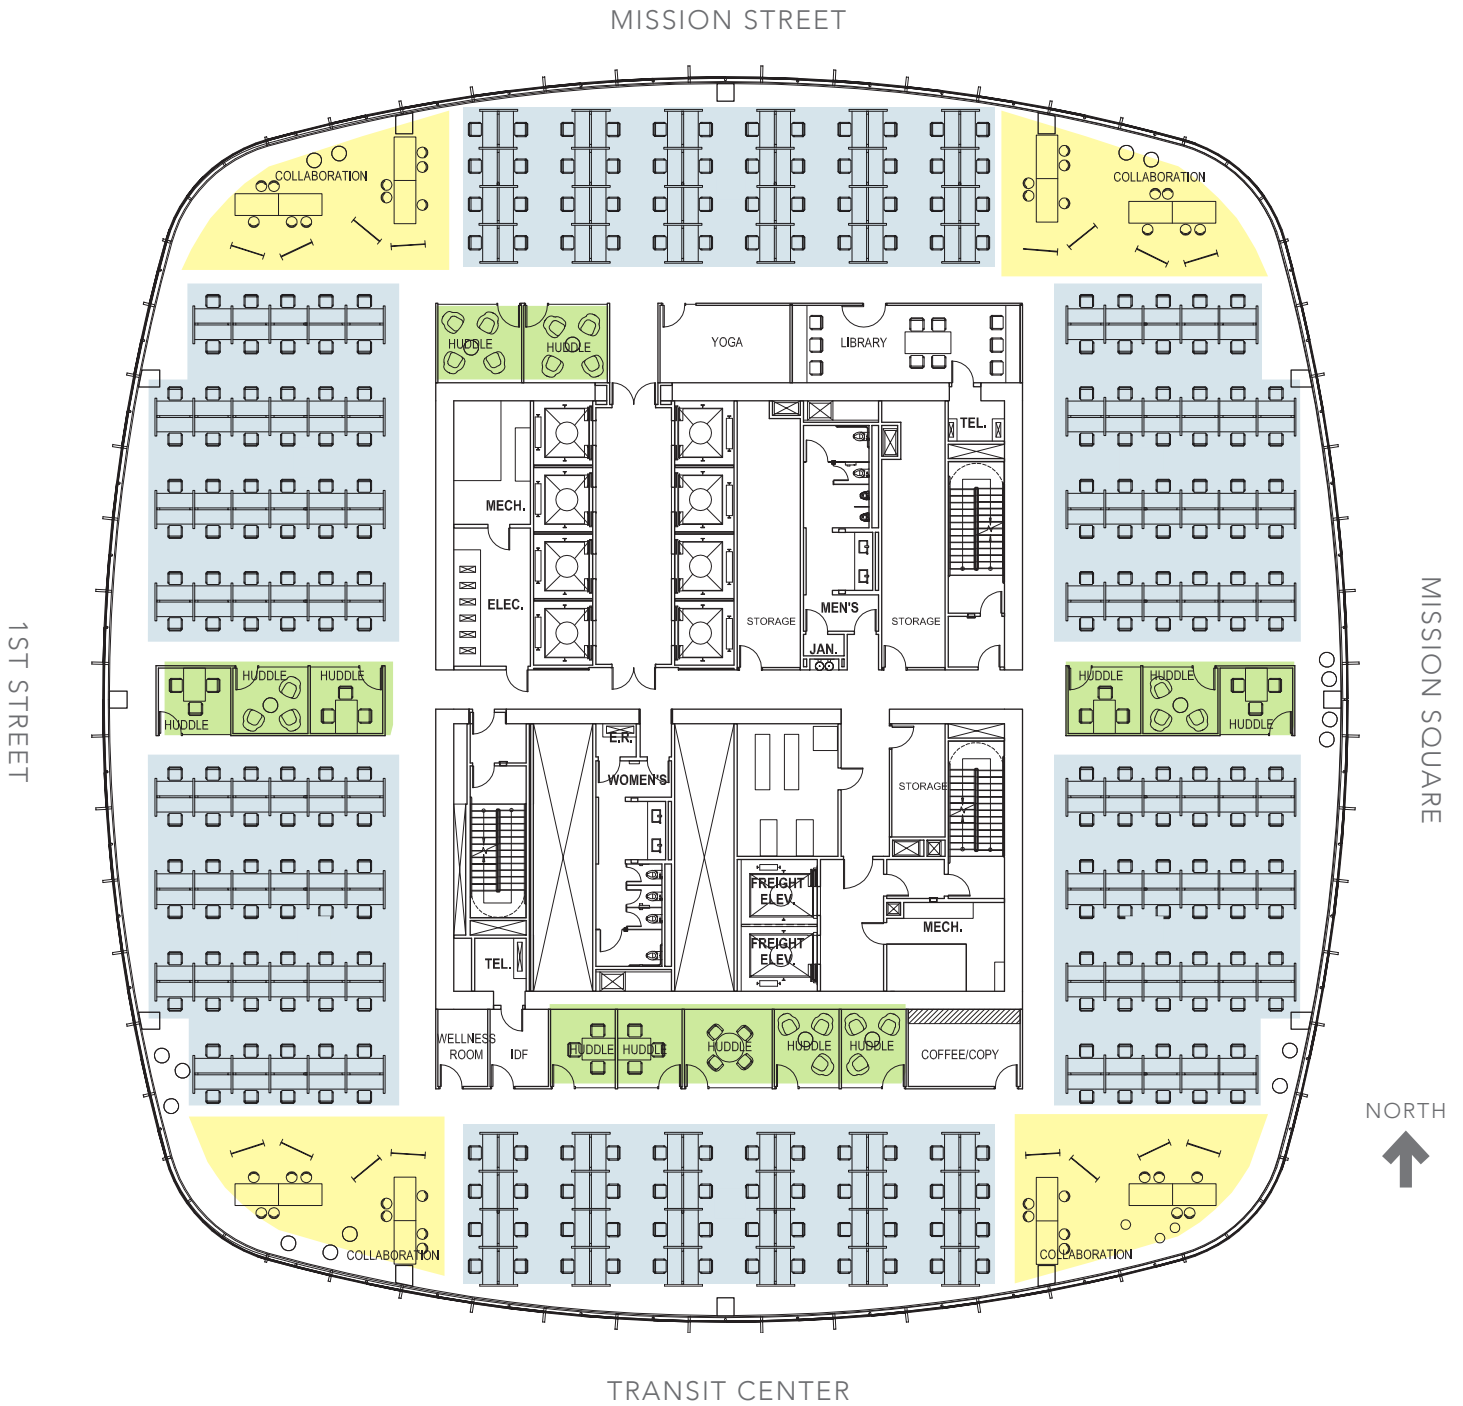

Envision your space and make it happen.

MID-HIGH RISE - TECHNOLOGY 5' X 5' BENCHING

25,000 square foot, column free interior space designed for high density benching or office-intensive environments provides flexibility and efficiency

■ 280
WORKSTATIONS

■ 13
HUDDLE
ROOMS

■ 4
OPEN
COLLABORATION

280
TOTAL
OCCUPANTS

90
SF/PERSON