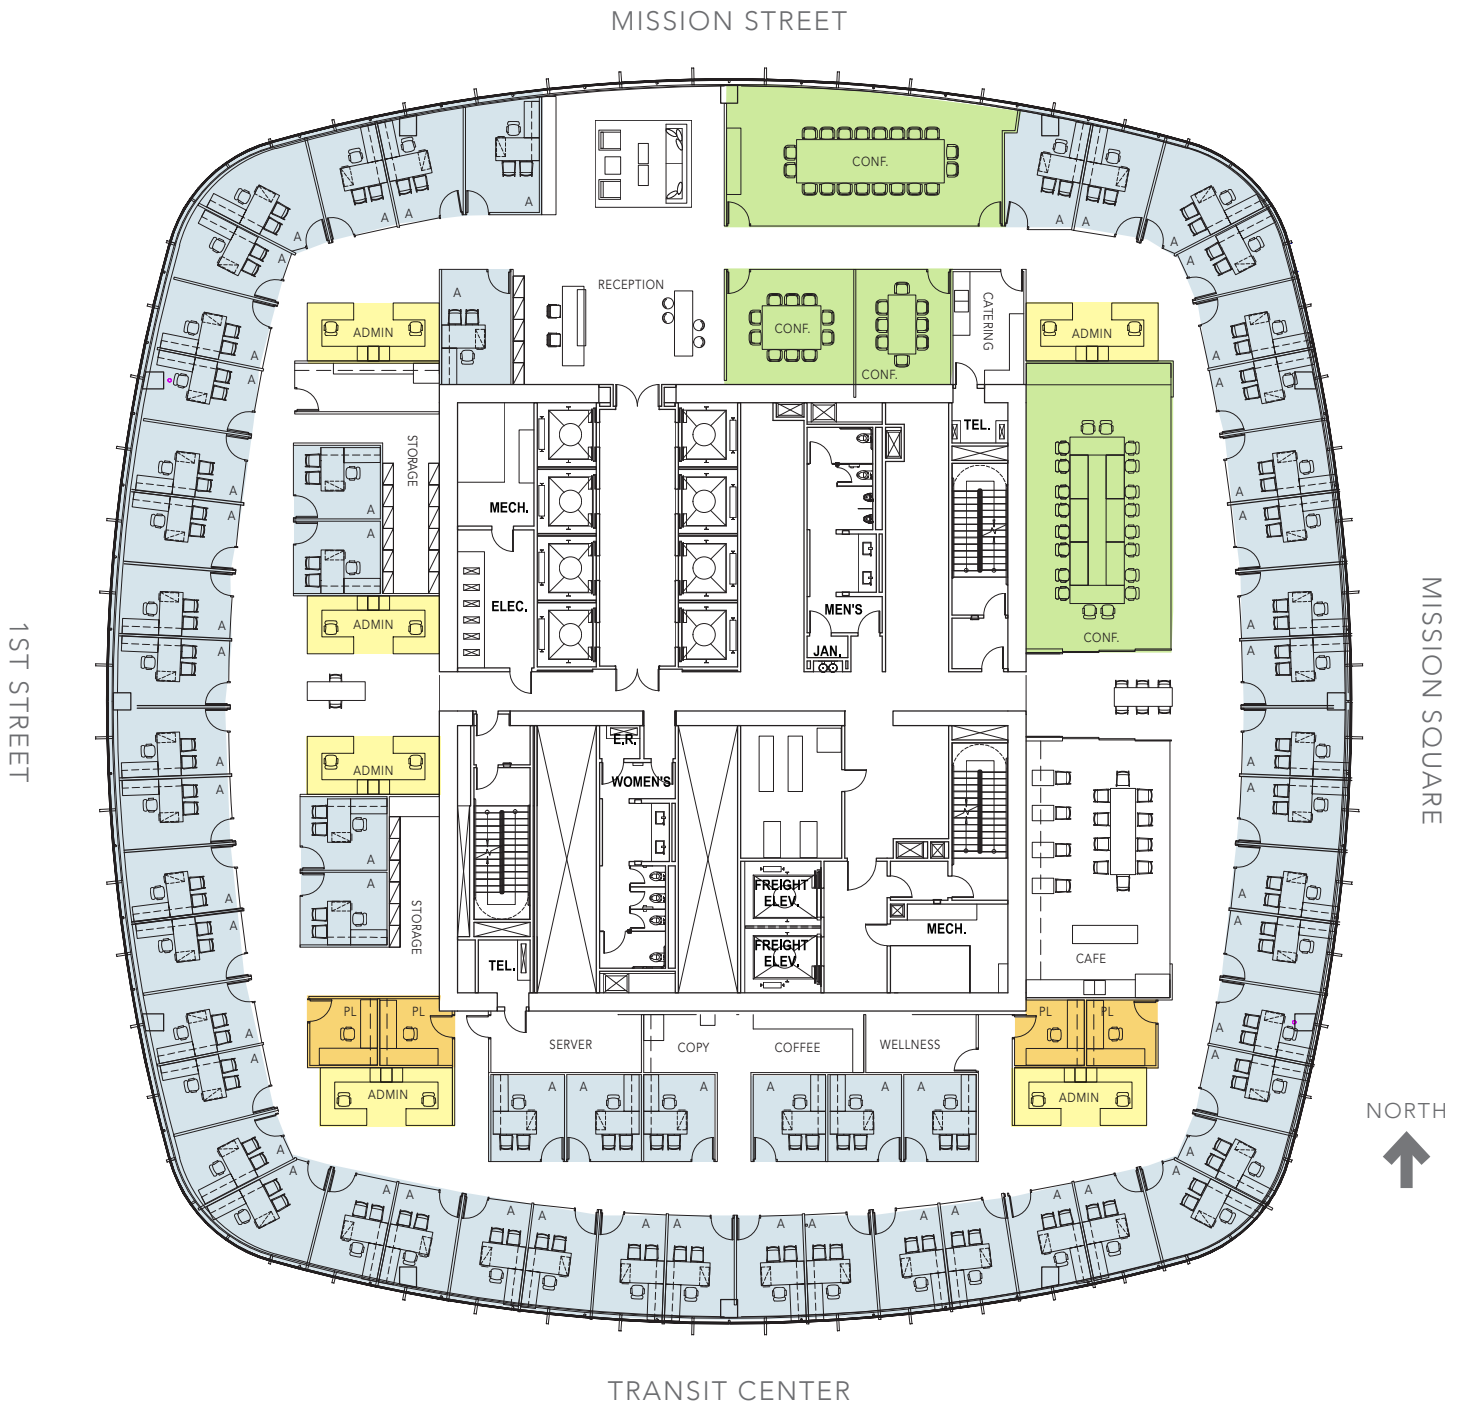

MID-HIGH RISE - PROFESSIONAL SERVICES 140 SF OFFICES

25,000 square foot, column free interior space designed for high density benching or office-intensive environments provides flexibility and efficiency

60 OFFICES

12 ADMIN

4 PARALEGALS

58 CONFERENCE SEATS

77 TOTAL OCCUPANTS

325 SF/PERSON