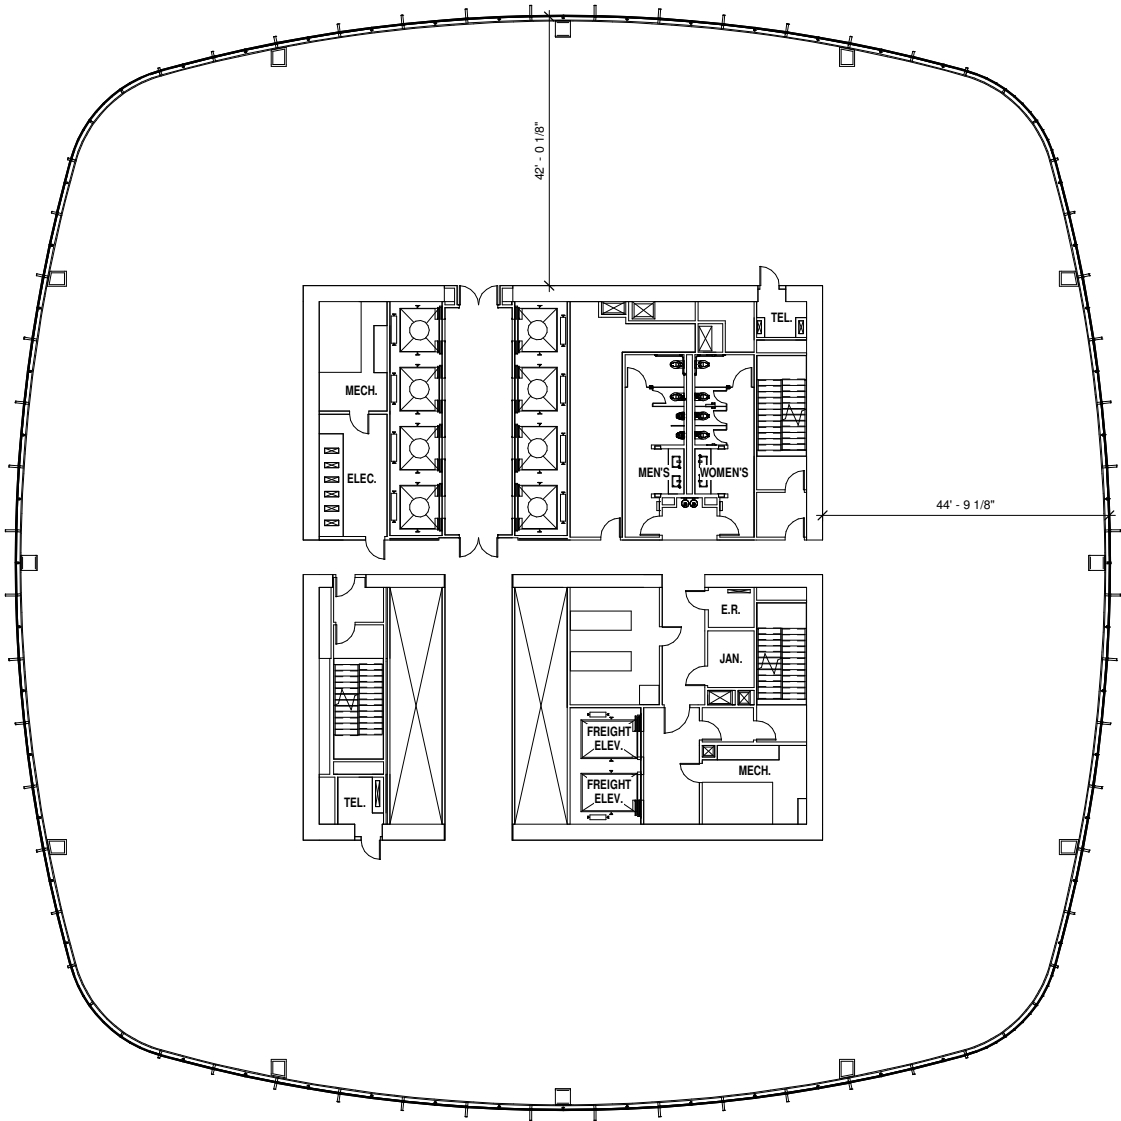

MISSION STREET

FIRST STREET

MISSION SQUARE

CITY PARK / TRANSIT CENTER

25,373 RSF

35th Floor

Demising wall plan