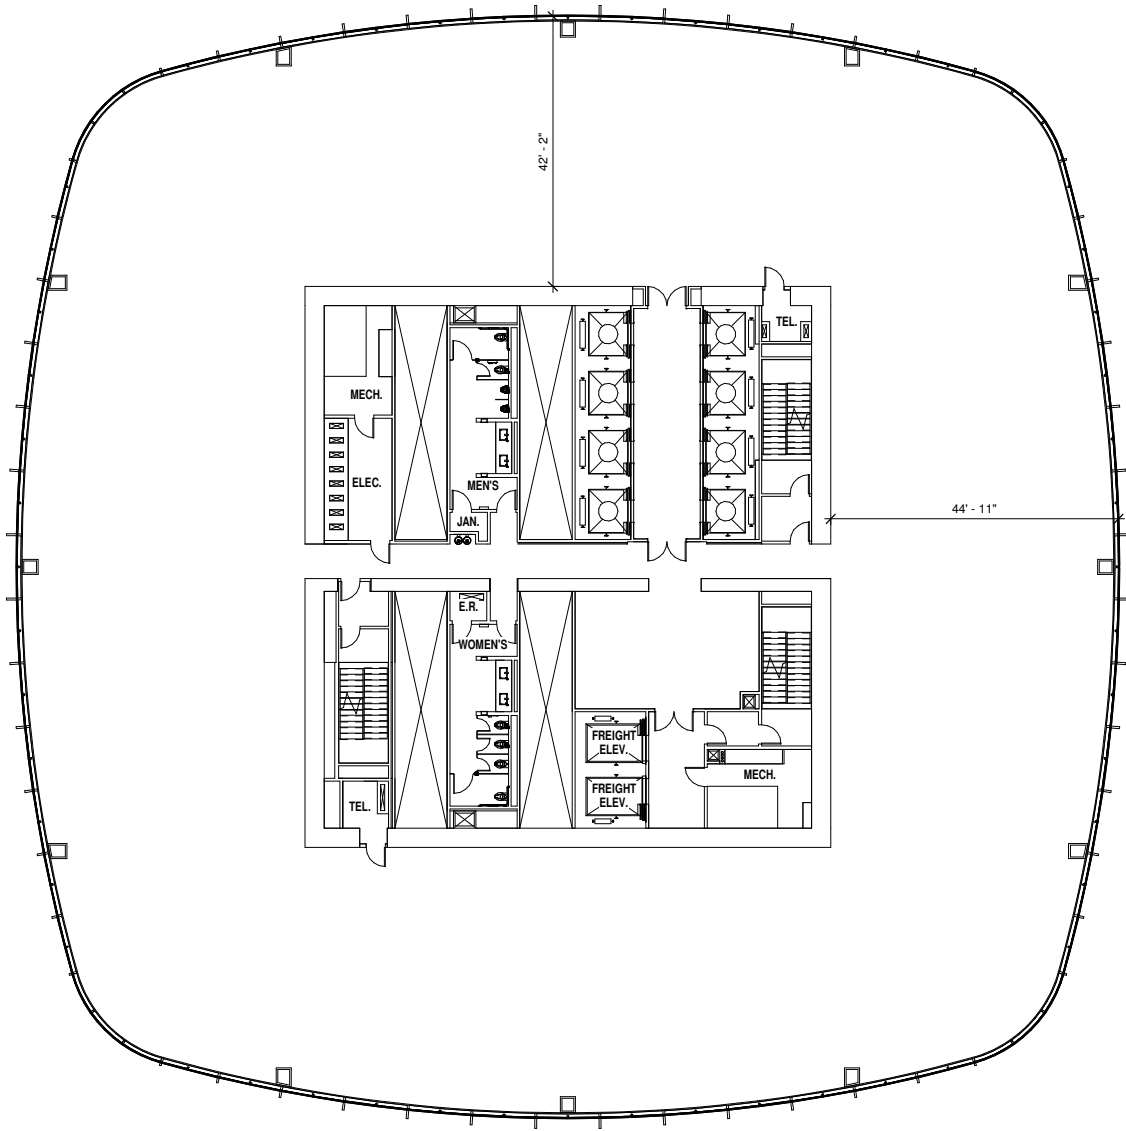

MISSION STREET

FIRST STREET

MISSION SQUARE

CITY PARK / TRANSIT CENTER

25,377 RSF

**22nd Floor**

Demising wall plan