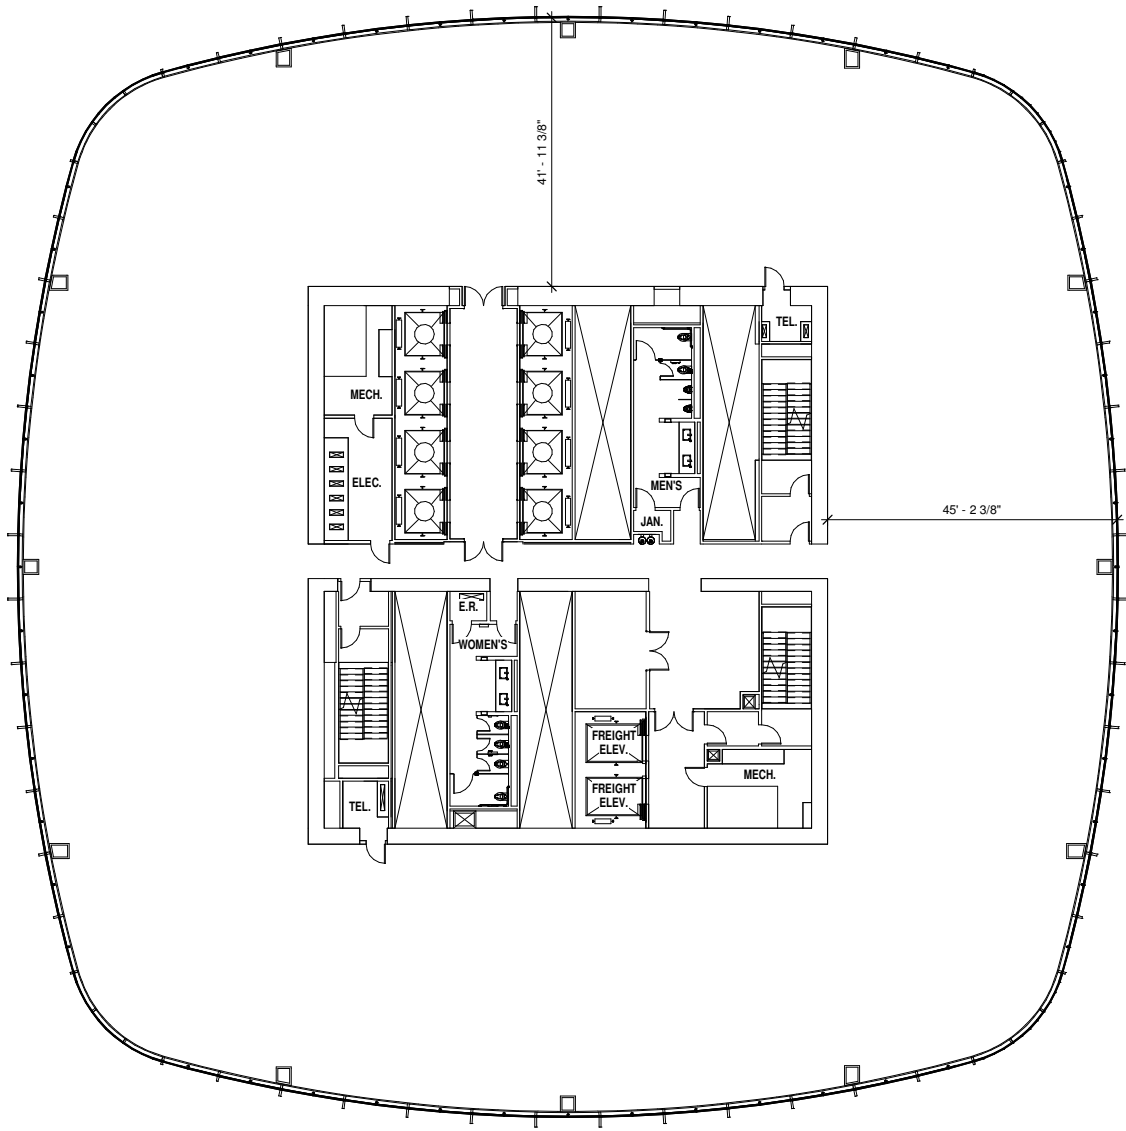

MISSION STREET

FIRST STREET

MISSION SQUARE

CITY PARK / TRANSIT CENTER

25,028 RSF

31st Floor

Demising wall plan