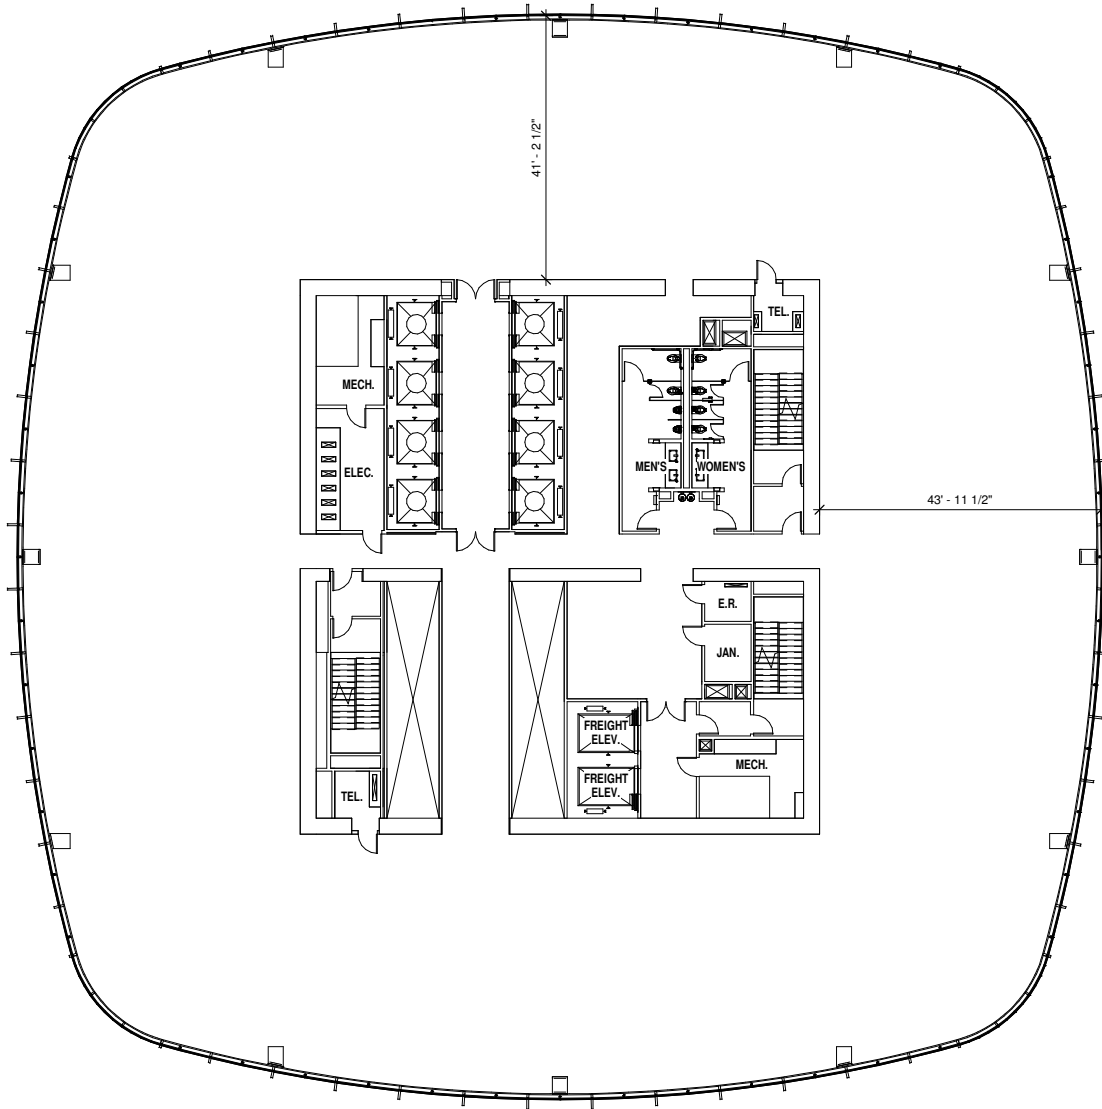

MISSION STREET

FIRST STREET

MISSION SQUARE

CITY PARK / TRANSIT CENTER

25,293 RSF

39th Floor

Demising wall plan