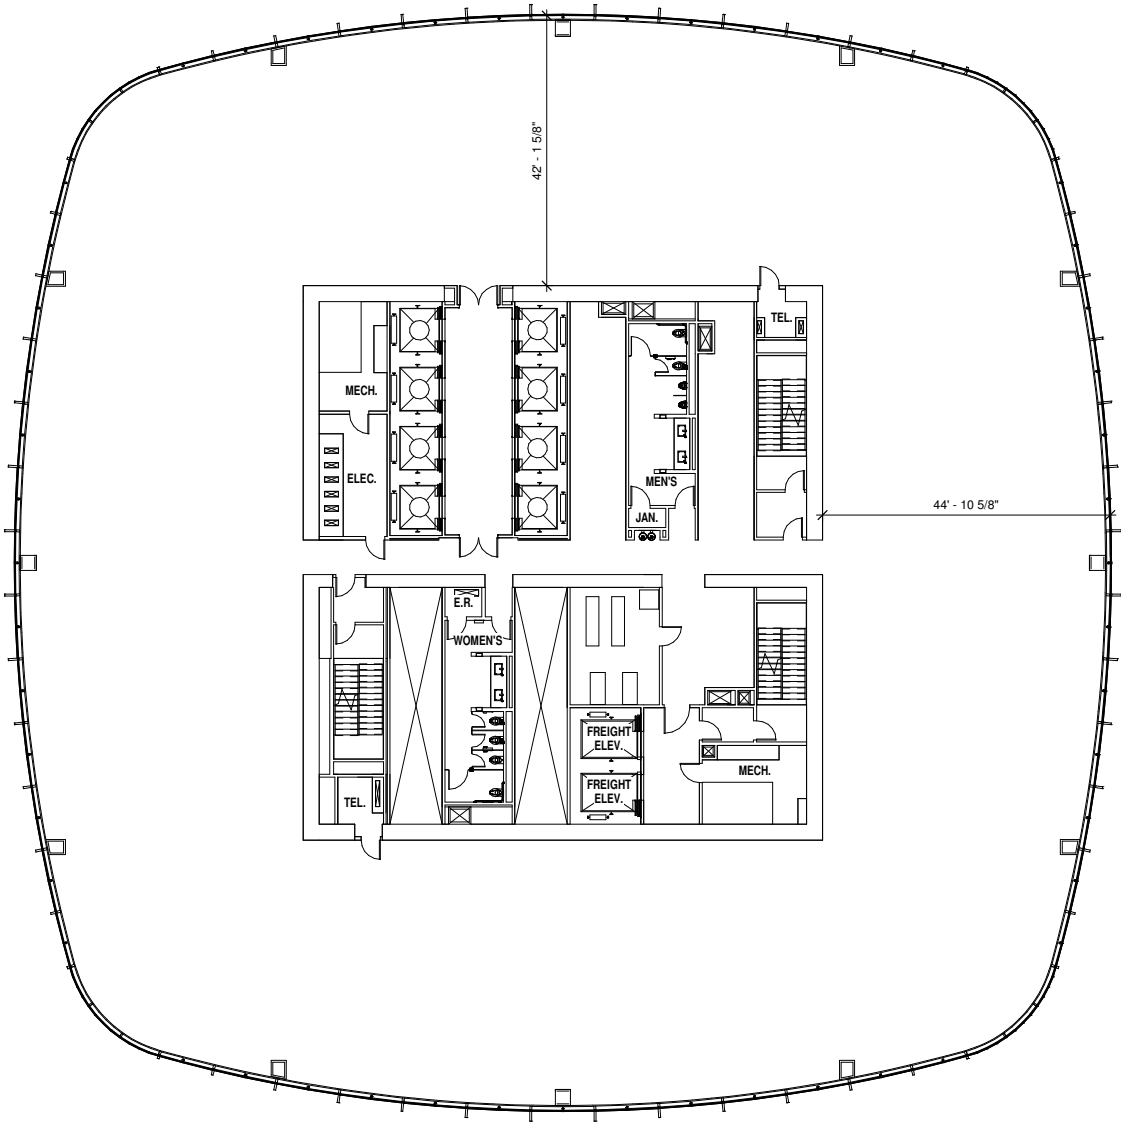

MISSION STREET

FIRST STREET

MISSION SQUARE

CITY PARK / TRANSIT CENTER

25,490 RSF

34th Floor

Demising wall plan