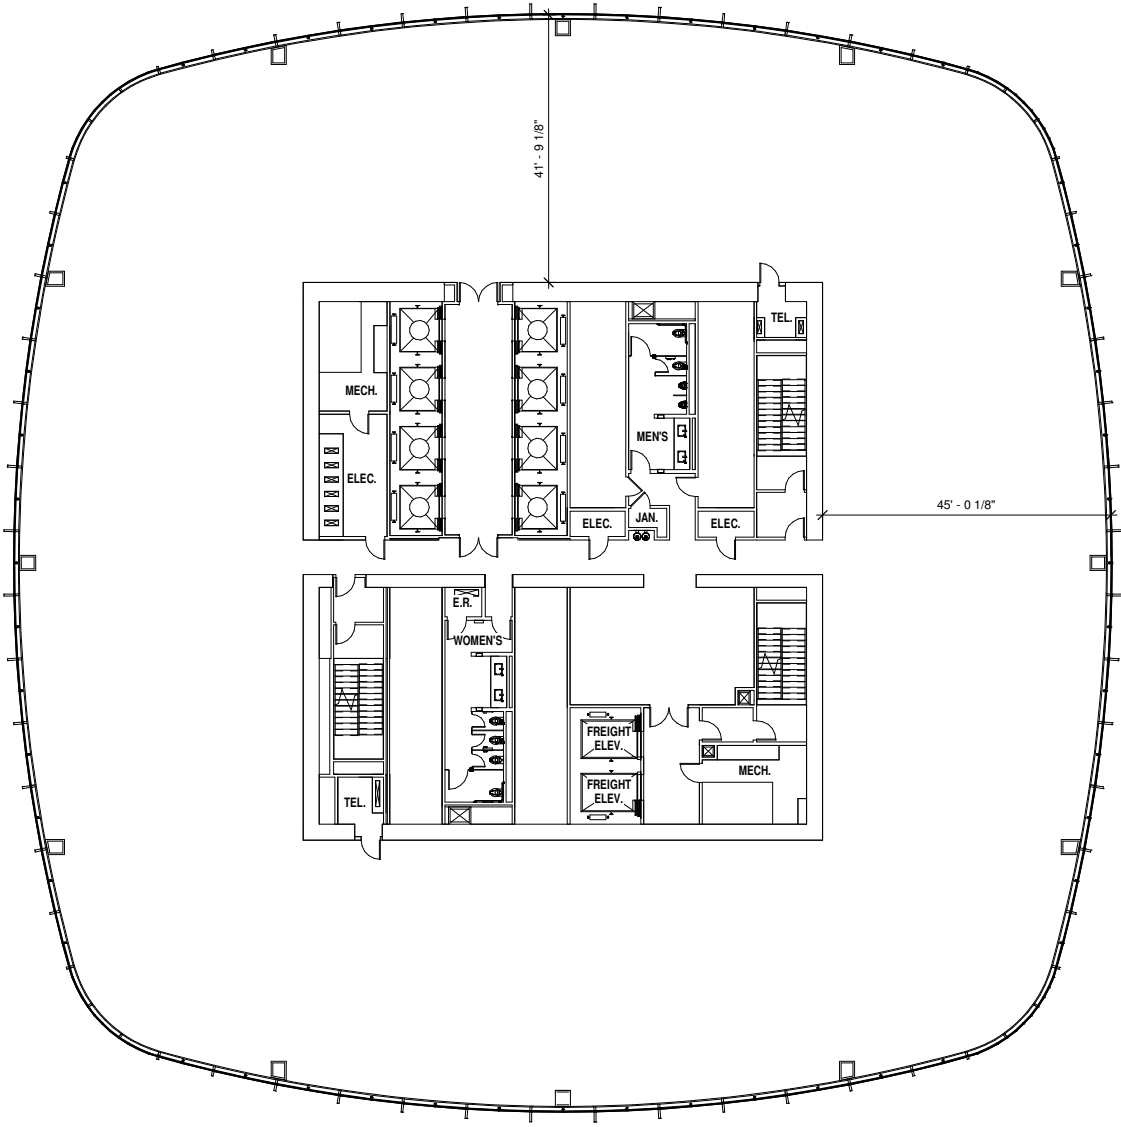

MISSION STREET

FIRST STREET

MISSION SQUARE

CITY PARK / TRANSIT CENTER

25,028 RSF

**31st Floor**

Demising wall plan

MISSION STREET

FIRST STREET

MISSION SQUARE

CITY PARK / TRANSIT CENTER

24,967 RSF

**32nd Floor**

Demising wall plan

MISSION STREET

FIRST STREET

MISSION SQUARE

CITY PARK / TRANSIT CENTER

25,145 RSF

**33rd Floor**

Demising wall plan

MISSION STREET

FIRST STREET

MISSION SQUARE

CITY PARK / TRANSIT CENTER

25,490 RSF

**34th Floor**

Demising wall plan

MISSION STREET

FIRST STREET

MISSION SQUARE

CITY PARK / TRANSIT CENTER