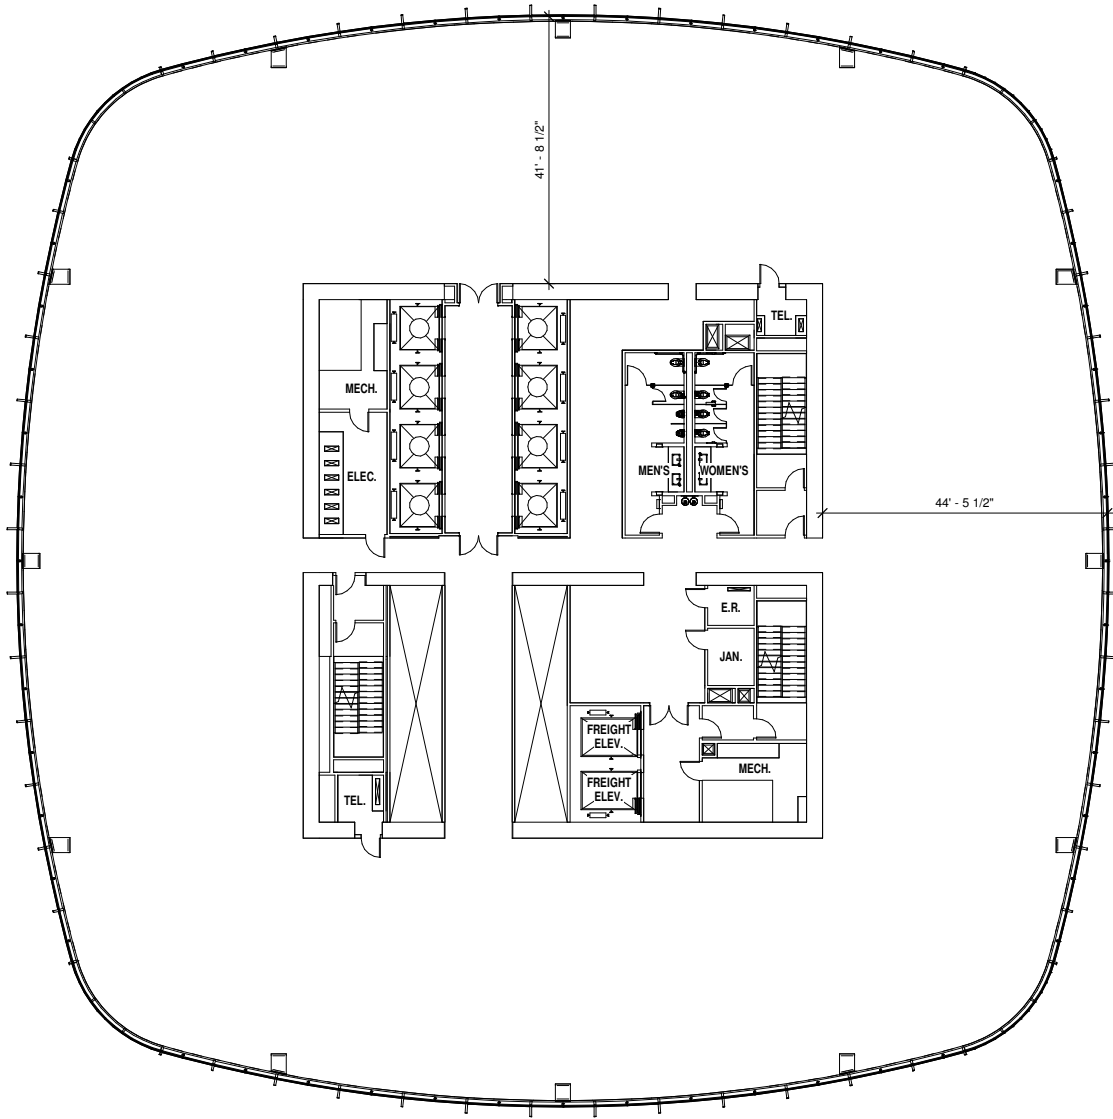

CITY PARK / TRANSIT CENTER

25,490 RSF

**34th Floor**

Demising wall plan

MISSION STREET

FIRST STREET

MISSION SQUARE

CITY PARK / TRANSIT CENTER

25,373 RSF

**35th Floor**

Demising wall plan

MISSION STREET

FIRST STREET

MISSION SQUARE

CITY PARK / TRANSIT CENTER

25,389 RSF

**36th Floor**

Demising wall plan

MISSION STREET

FIRST STREET

MISSION SQUARE

CITY PARK / TRANSIT CENTER

25,576 RSF

**37th Floor**

Demising wall plan

MISSION STREET

FIRST STREET

MISSION SQUARE

CITY PARK / TRANSIT CENTER

25,447 RSF

**38th Floor**

Demising wall plan