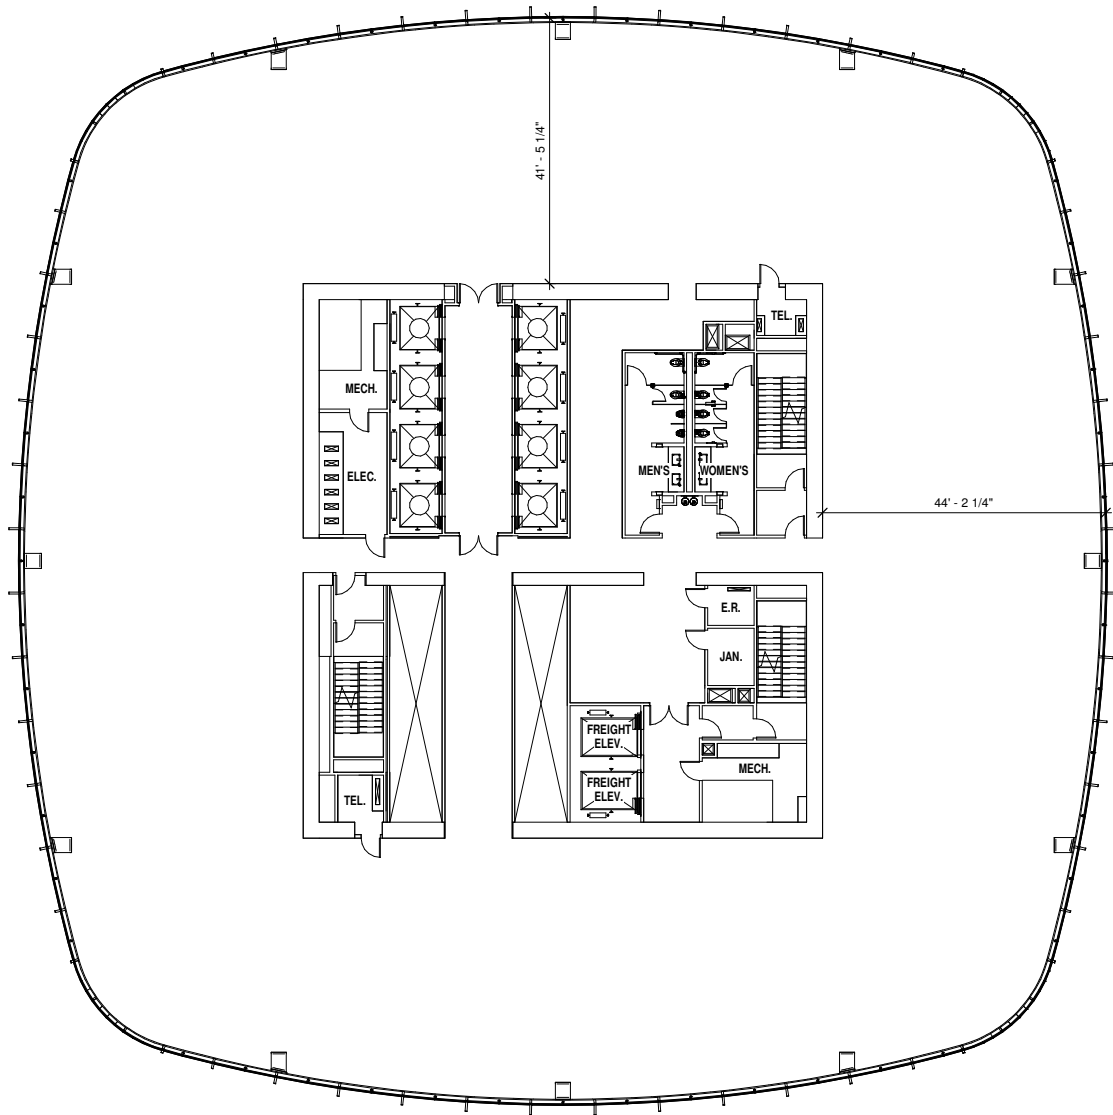

25,373 RSF

**35th Floor**

Demising wall plan

MISSION STREET

FIRST STREET

MISSION SQUARE

CITY PARK / TRANSIT CENTER

25,389 RSF

**36th Floor**

Demising wall plan

MISSION STREET

FIRST STREET

MISSION SQUARE

CITY PARK / TRANSIT CENTER

25,576 RSF

**37th Floor**

Demising wall plan

MISSION STREET

FIRST STREET

MISSION SQUARE

CITY PARK / TRANSIT CENTER

25,447 RSF

**38th Floor**

Demising wall plan

MISSION STREET

FIRST STREET

MISSION SQUARE

CITY PARK / TRANSIT CENTER

25,293 RSF

**39th Floor**

Demising wall plan