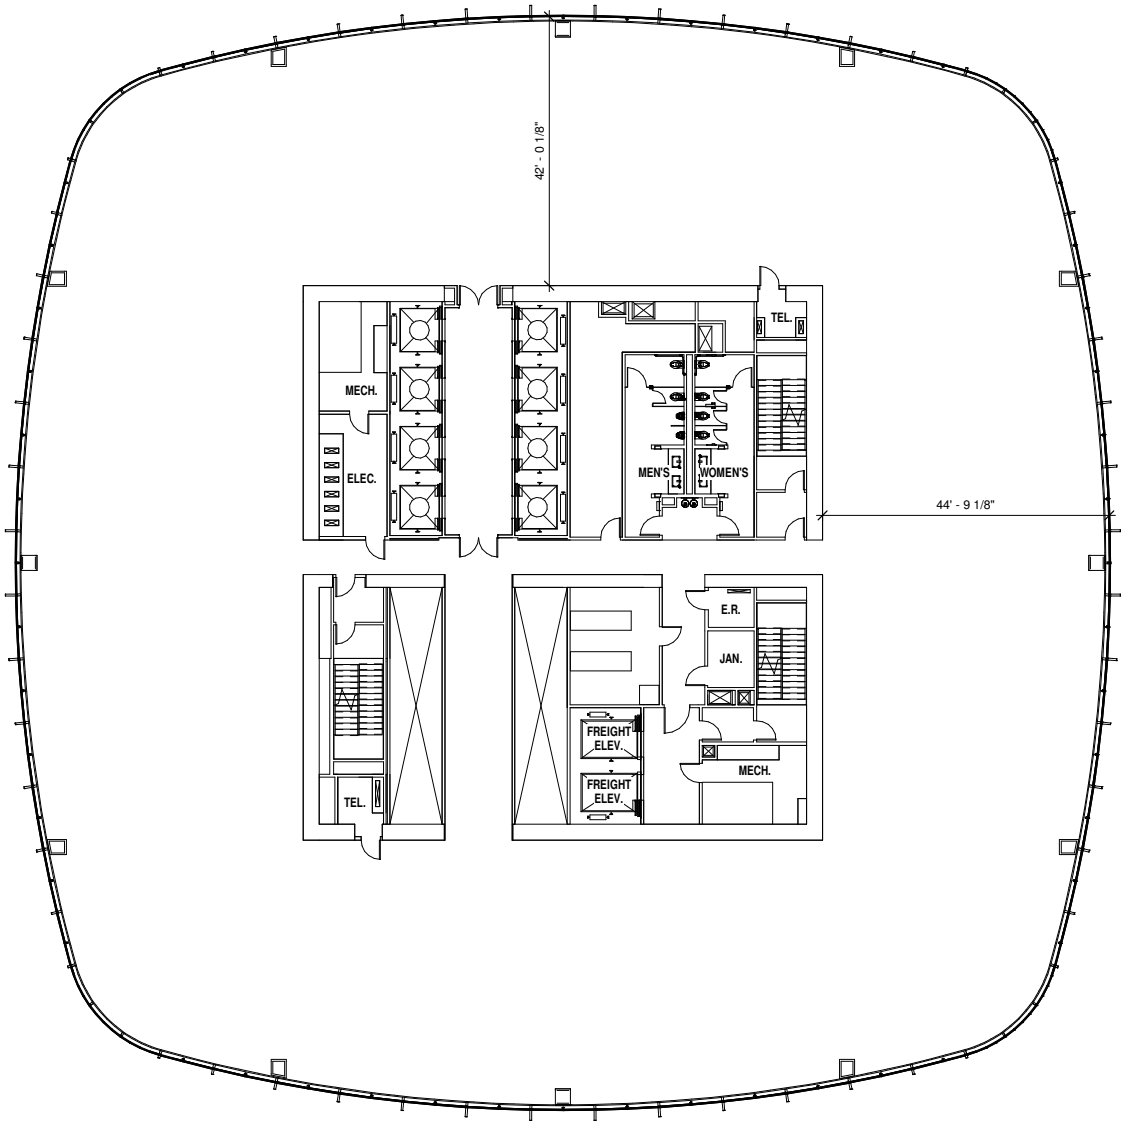

FIRST STREET

MISSION SQUARE

CITY PARK / TRANSIT CENTER

24,967 RSF

**32nd Floor**

Demising wall plan

MISSION STREET

FIRST STREET

MISSION SQUARE

CITY PARK / TRANSIT CENTER

25,145 RSF

**33rd Floor**

Demising wall plan

MISSION STREET

FIRST STREET

MISSION SQUARE

CITY PARK / TRANSIT CENTER

25,490 RSF

**34th Floor**

Demising wall plan

MISSION STREET

FIRST STREET

MISSION SQUARE

CITY PARK / TRANSIT CENTER

25,373 RSF

**35th Floor**

Demising wall plan

MISSION STREET

FIRST STREET

MISSION SQUARE

CITY PARK / TRANSIT CENTER

25,389 RSF