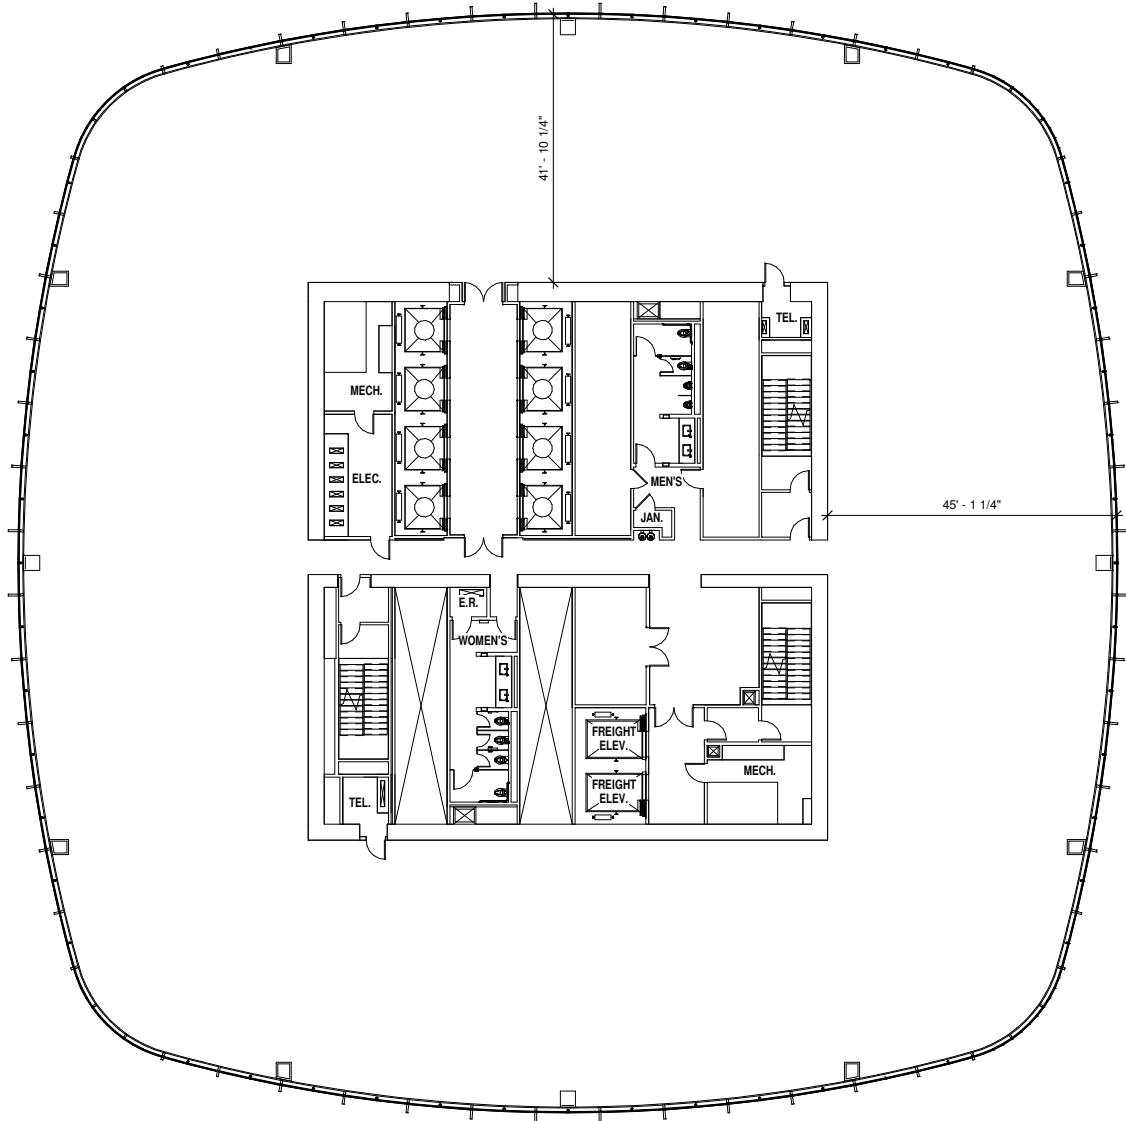

MISSION STREET

FIRST STREET

MISSION SQUARE

CITY PARK / TRANSIT CENTER

25,028 RSF

**31st Floor**

Demising wall plan

MISSION STREET

FIRST STREET

MISSION SQUARE

CITY PARK / TRANSIT CENTER

24,967 RSF

**32nd Floor**

Demising wall plan

MISSION STREET

FIRST STREET

MISSION SQUARE

CITY PARK / TRANSIT CENTER

25,145 RSF

**33rd Floor**

Demising wall plan

MISSION STREET

FIRST STREET

MISSION SQUARE

CITY PARK / TRANSIT CENTER

25,490 RSF

**34th Floor**

Demising wall plan

MISSION STREET

FIRST STREET

MISSION SQUARE

CITY PARK / TRANSIT CENTER