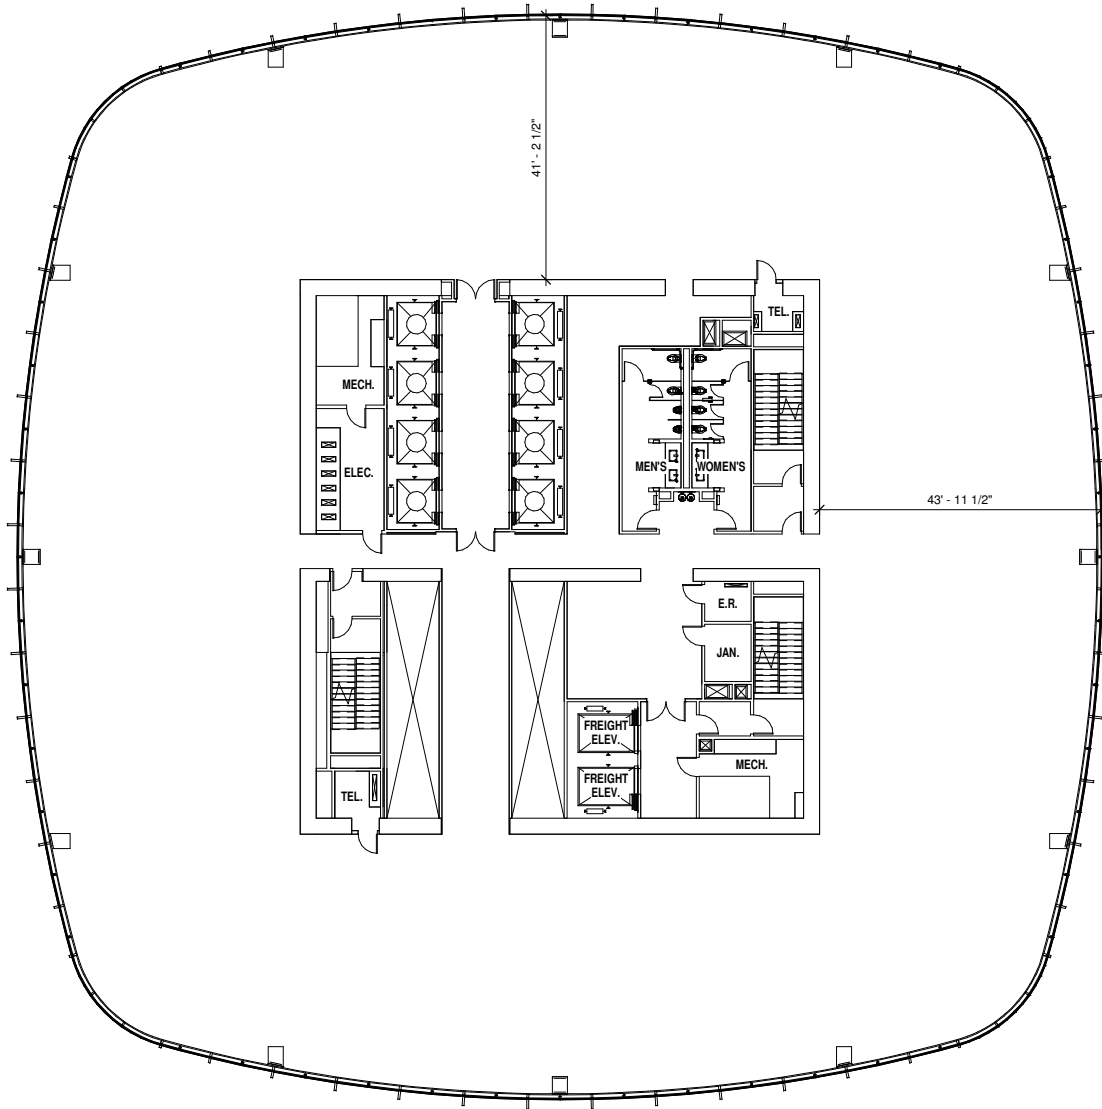

25,373 RSF

**35th Floor**

Demising wall plan

MISSION STREET

FIRST STREET

MISSION SQUARE

CITY PARK / TRANSIT CENTER

25,389 RSF

**36th Floor**

Demising wall plan

MISSION STREET

FIRST STREET

MISSION SQUARE

CITY PARK / TRANSIT CENTER

25,576 RSF

**37th Floor**

Demising wall plan

MISSION STREET

FIRST STREET

MISSION SQUARE

CITY PARK / TRANSIT CENTER

25,447 RSF

**38th Floor**

Demising wall plan

MISSION STREET

FIRST STREET

MISSION SQUARE

CITY PARK / TRANSIT CENTER

25,293 RSF

**39th Floor**

Demising wall plan