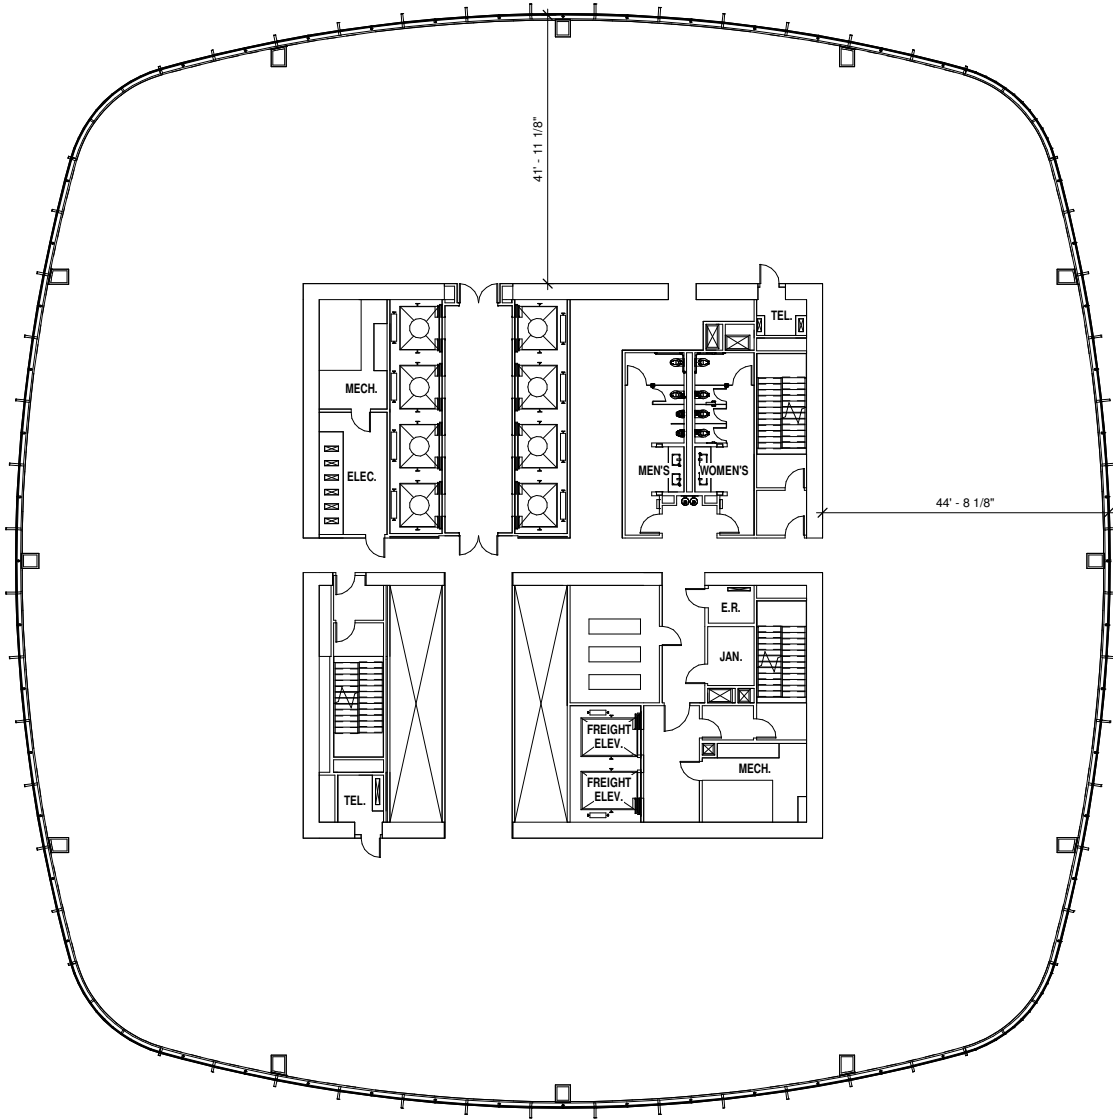

CITY PARK / TRANSIT CENTER

25,490 RSF

**34th Floor**

Demising wall plan

MISSION STREET

FIRST STREET

MISSION SQUARE

CITY PARK / TRANSIT CENTER

25,373 RSF

**35th Floor**

Demising wall plan

MISSION STREET

FIRST STREET

MISSION SQUARE

CITY PARK / TRANSIT CENTER

25,389 RSF

**36th Floor**

Demising wall plan

MISSION STREET

FIRST STREET

MISSION SQUARE

CITY PARK / TRANSIT CENTER

25,576 RSF

**37th Floor**

Demising wall plan

MISSION STREET

FIRST STREET

MISSION SQUARE

CITY PARK / TRANSIT CENTER

25,447 RSF

**38th Floor**

Demising wall plan