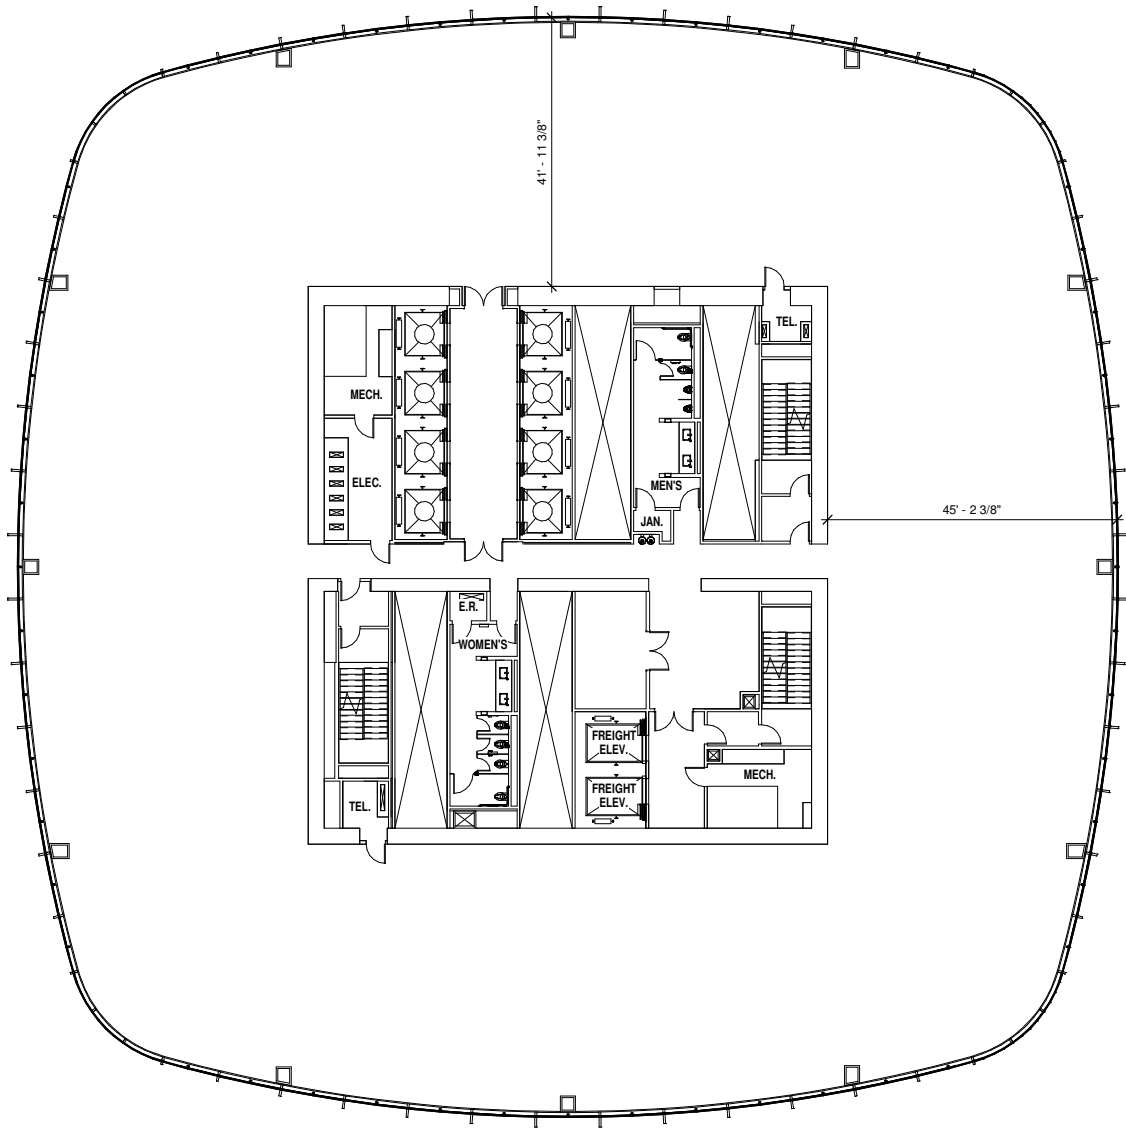

MISSION STREET

FIRST STREET

MISSION SQUARE

CITY PARK / TRANSIT CENTER

25,028 RSF

**31st Floor**

Demising wall plan

MISSION STREET

FIRST STREET

MISSION SQUARE

CITY PARK / TRANSIT CENTER

24,967 RSF

**32nd Floor**

Demising wall plan

MISSION STREET

FIRST STREET

MISSION SQUARE

CITY PARK / TRANSIT CENTER

25,145 RSF

**33rd Floor**

Demising wall plan

MISSION STREET

FIRST STREET

MISSION SQUARE

CITY PARK / TRANSIT CENTER

25,490 RSF

**34th Floor**

Demising wall plan

MISSION STREET

FIRST STREET

MISSION SQUARE

CITY PARK / TRANSIT CENTER