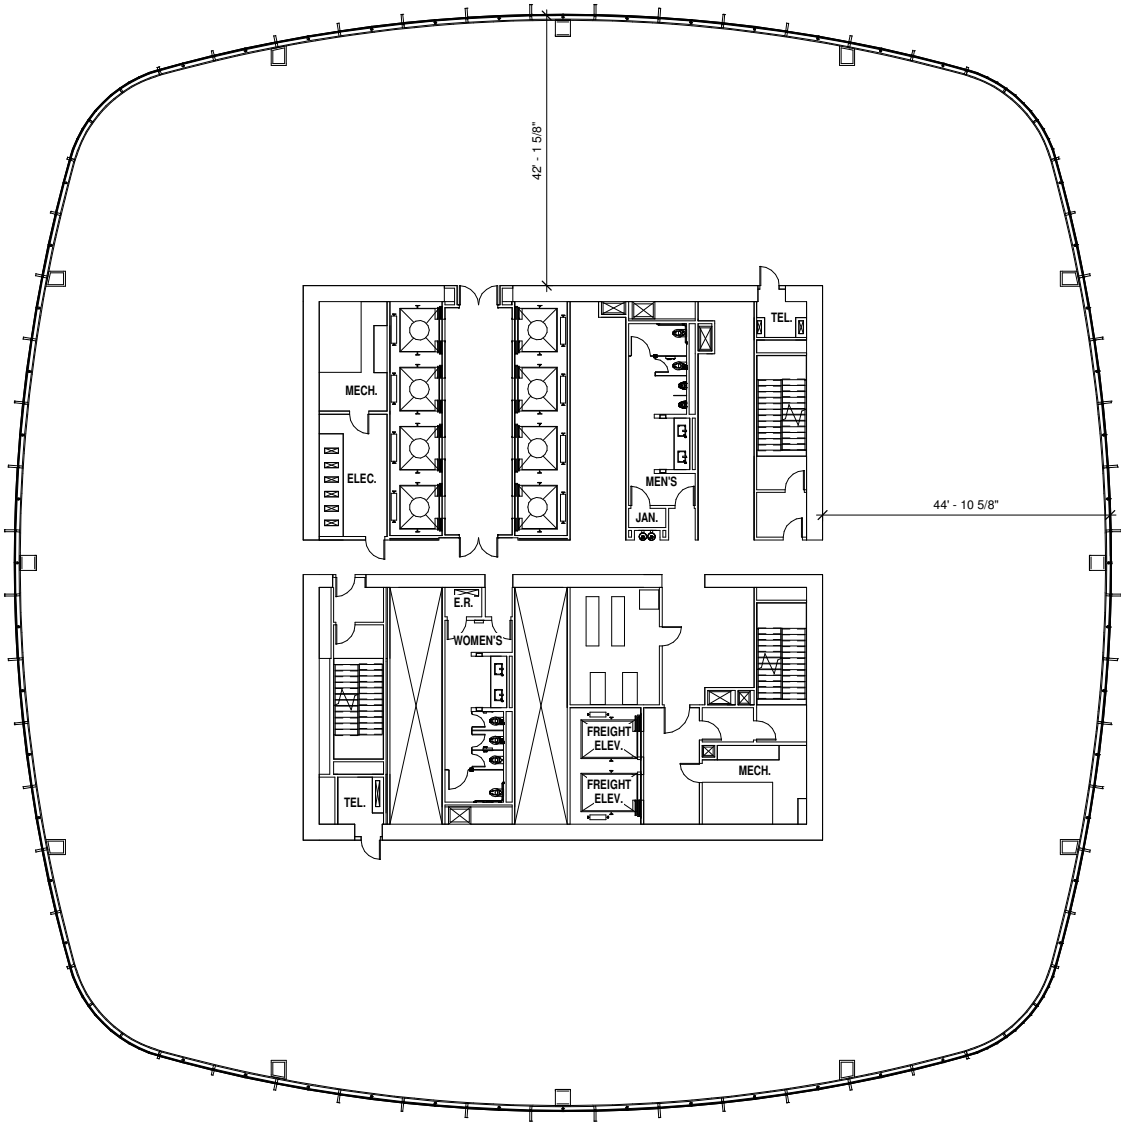

MISSION STREET

FIRST STREET

MISSION SQUARE

CITY PARK / TRANSIT CENTER

25,028 RSF

**31st Floor**

Demising wall plan

MISSION STREET

FIRST STREET

MISSION SQUARE

CITY PARK / TRANSIT CENTER

24,967 RSF

**32nd Floor**

Demising wall plan

MISSION STREET

FIRST STREET

MISSION SQUARE

CITY PARK / TRANSIT CENTER

25,145 RSF

**33rd Floor**

Demising wall plan

MISSION STREET

FIRST STREET

MISSION SQUARE

CITY PARK / TRANSIT CENTER

25,490 RSF

**34th Floor**

Demising wall plan

MISSION STREET

FIRST STREET

MISSION SQUARE

CITY PARK / TRANSIT CENTER