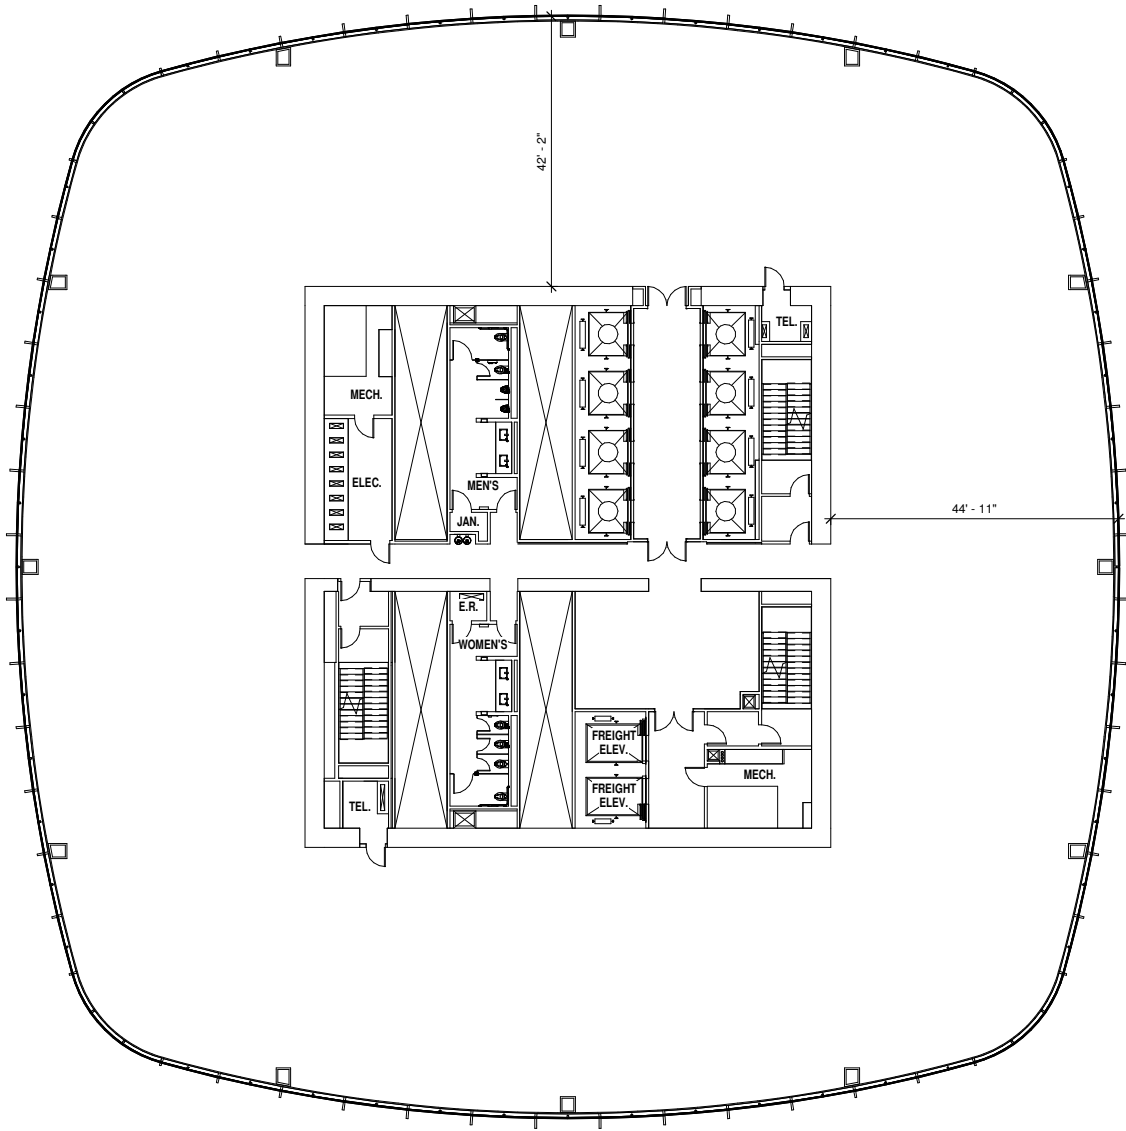

MISSION STREET

FIRST STREET

MISSION SQUARE

CITY PARK / TRANSIT CENTER

25,377 RSF

25th Floor

Demising wall plan