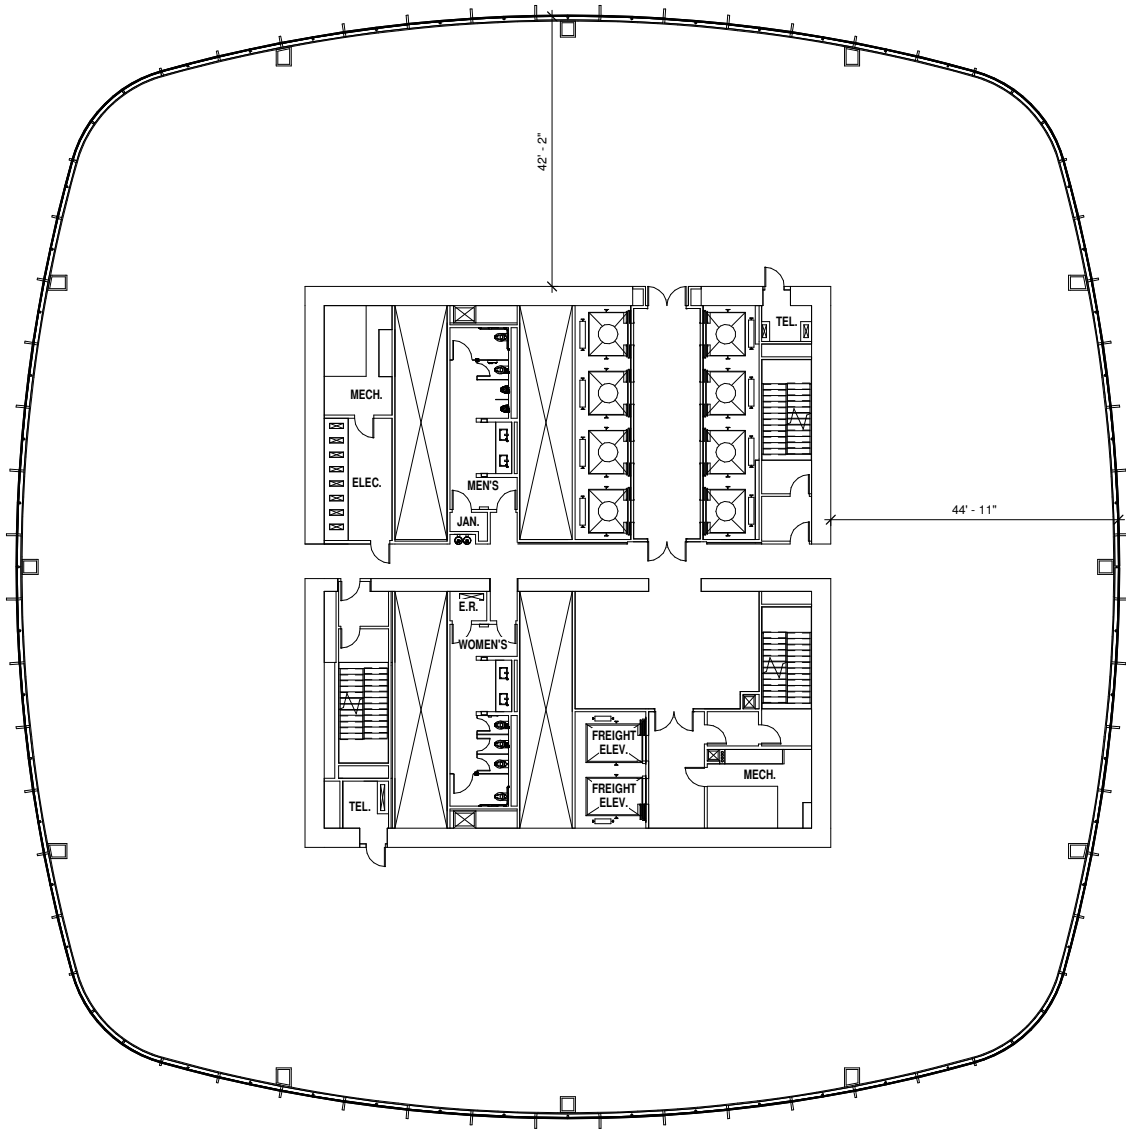

MISSION STREET

FIRST STREET

MISSION SQUARE

CITY PARK / TRANSIT CENTER

25,377 RSF

21st Floor

Demising wall plan