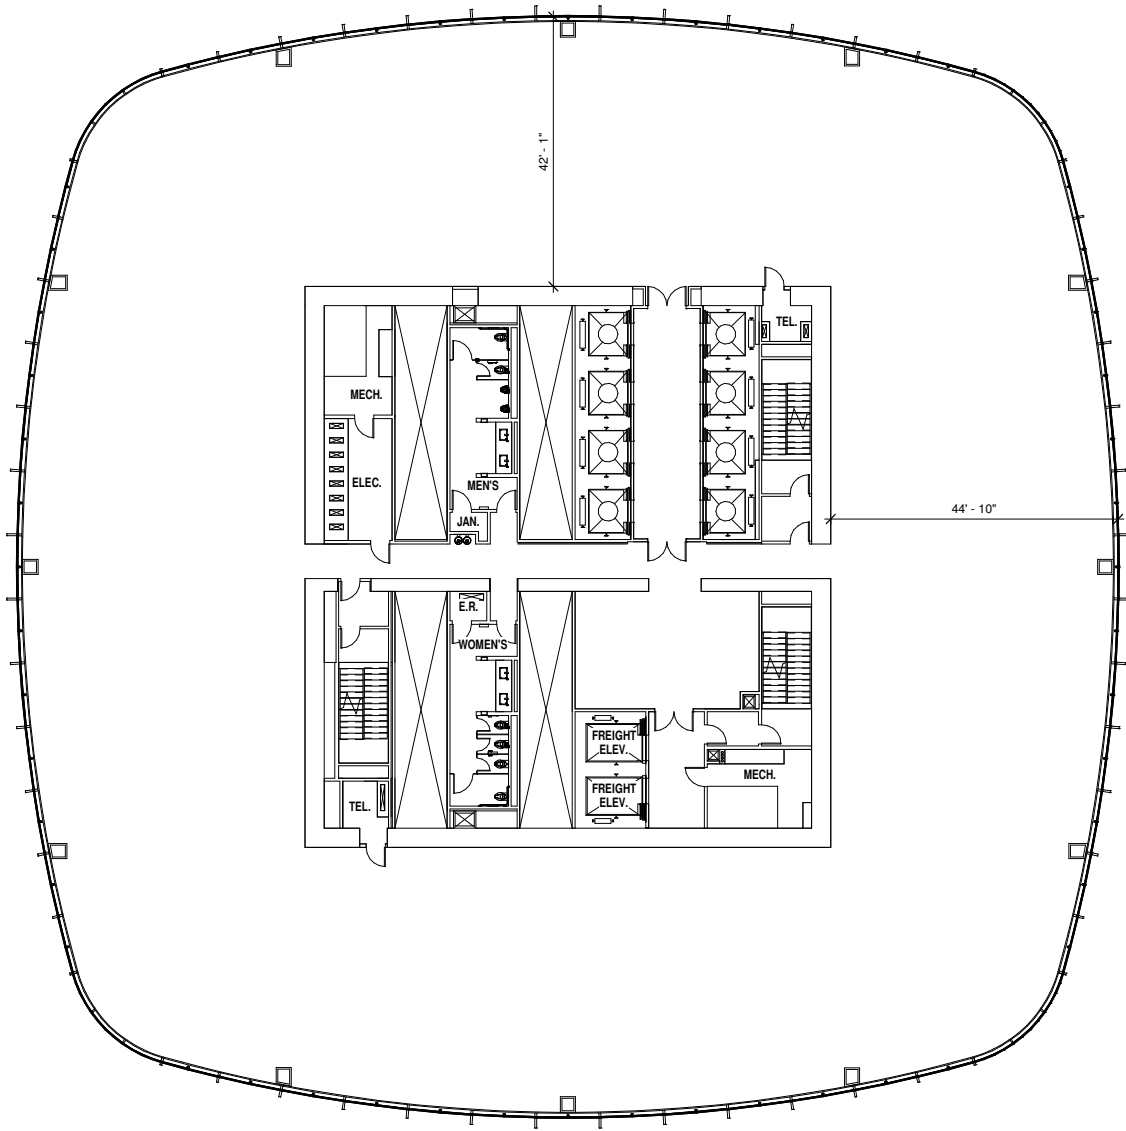

MISSION STREET

FIRST STREET

MISSION SQUARE

CITY PARK / TRANSIT CENTER

25,329 RSF

29th Floor

Demising wall plan